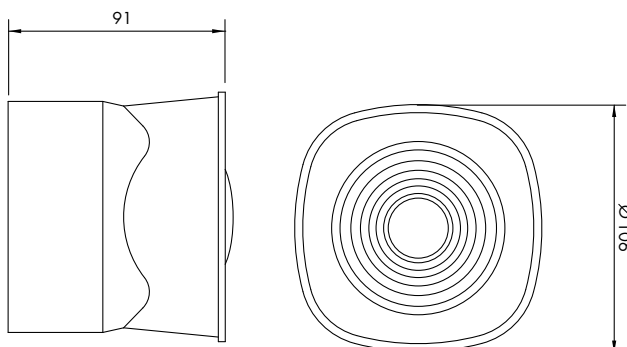

SYMPHONI AV-UNIT

SPEZIFIKATIONEN / SPECIFICATIONS

MODEL	Symphoni AV Unit
NOMINAL VOLTAGE	18 - 30VDC
CURRENT CONSUMPTION	10mA (max.)
SOUND OUTPUT	100dB(A)
ALARM TONES	5 Tones: (29), (33), (34), (7) and (8)
IP RATING	IP21C
OPERATING TEMPERATURE	-10°C to +55°C
COLOURS	Lens - Red / Body - Red or White
CONSTRUCTION	Lens - Polycarbonate / Base - ABS FR
BEACON	>2Cd
FLASH RATE	1 Hz