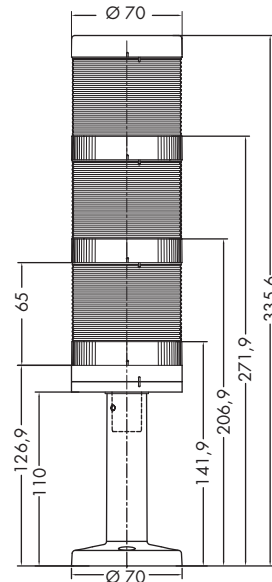

### SPECIFICATIONS

MODEL	Compro ST 70 ( 24VDC )	
Operating voltage	24VDC	
Capabilities	continious light, flash light, double flash	
IP rating	IP65	
Operating temperature	-25°C to +70°C	
Body colour	black	
Lens colours	red, yellow, green, blue, clear	
Construction	PC	

ORDER DATA	24VDC	
Elements	red	ST70FR024
	yellow	ST70FA024
	green	ST70FG024
	blue	ST70FB024
	clear	ST70FK024
Accessories	base / cap	ST70F-Base

Unless otherwise noted specifications at 24VDC.