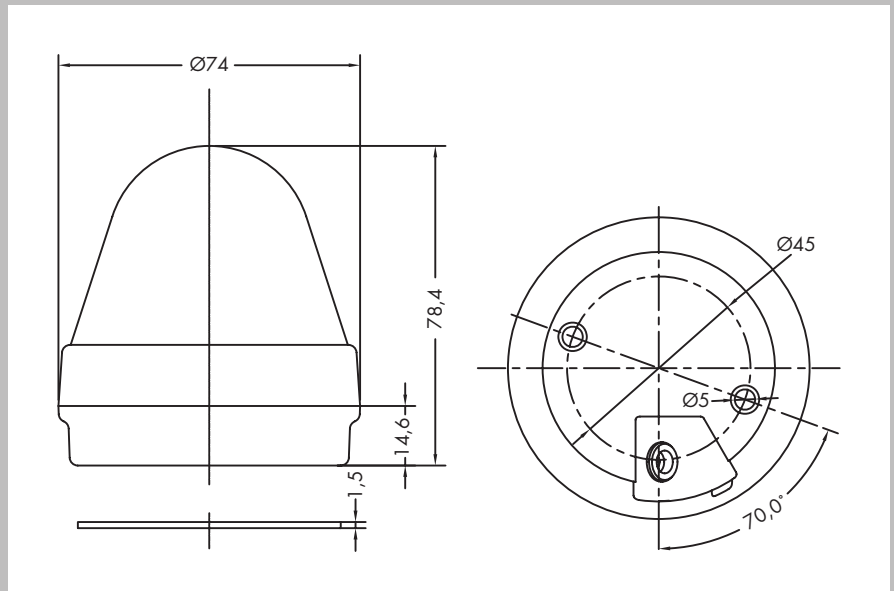

BEACONS

COMPRO BL 70

- | Robust construction
- | IP65
- | Easy installation
- | High efficiency
- | Flexible capabilities
(continuous light, flash light, double flash)
- | Wall bracket available

- Fire
- Security
- Industrial
- Railway
- Marine
- Optic
- Acoustic

SPECIFICATIONS

MODEL	Compro BL 70
Operating voltage	24VDC
Capabilities	continuous light, flash light, double flash
IP rating	IP65
Operating temperature	-25°C to +70°C
Body colour	black
Lens colour	red, yellow, clear, blue, green
Construction	PC